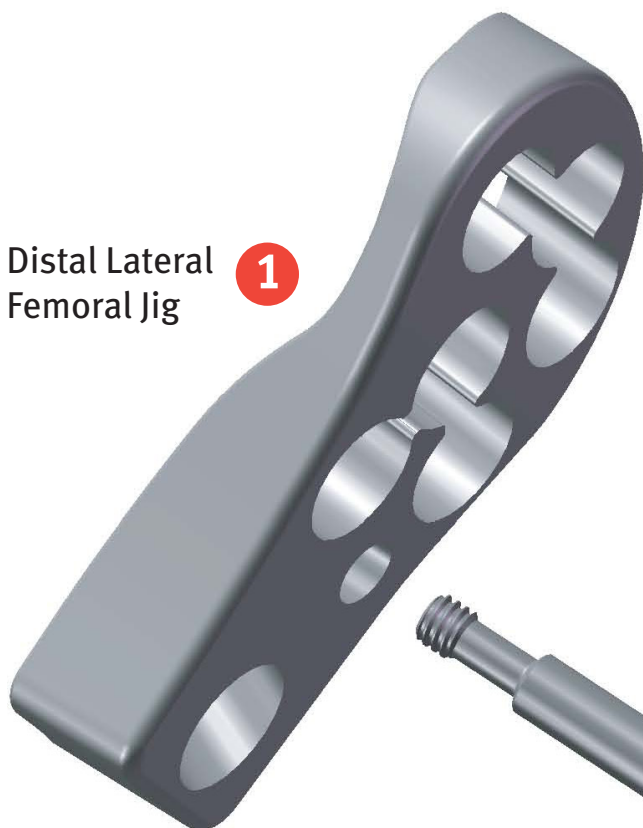

Distal Lateral Femoral Left Jig 00-2360-090-02

Assembly/Disassembly
Instructions

Distal Lateral
Femoral Jig

1

2

Jig Set Screw

Disassembly Instructions for Distal Lateral Femoral Right Jig

1. Unthread the Jig Set Screw **2** out of the Distal Lateral Femoral Jig **1**.
2. End of disassembly.

Assembly Instructions for Distal Lateral Femoral Right Jig

1. Orient the flat surface of the Distal Lateral Femoral Jig **1** facing the Jig Set Screw **2** threads.
2. Thread the Jig Set Screw **2** into the Distal Lateral Femoral Jig **1** fully until it moves freely inside the Jig.
2. End of assembly.