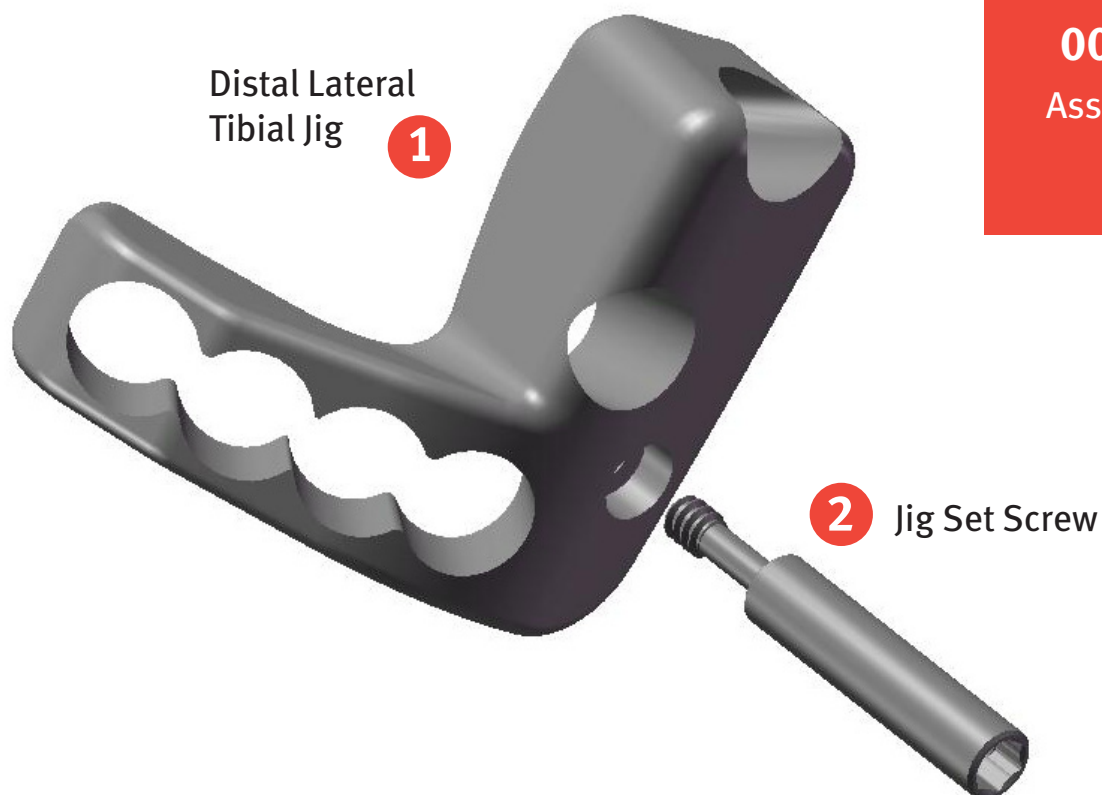

## Distal Lateral Tibial Left Jig

00-2360-095-02

Assembly/Disassembly  
Instructions

Distal Lateral  
Tibial Jig **1**

**2** Jig Set Screw

## Disassembly Instructions for Distal Lateral Tibial Left Jig

1. Unthread the Jig Set Screw **2** out of the Distal Lateral Tibial Jig **1**.
2. End of disassembly.

## Assembly Instructions for Distal Lateral Tibial Left Jig

1. Orient the flat surface of the Distal Lateral Tibial Jig **1** facing the Jig Set Screw **2** threads.
2. Thread the Jig Set Screw **2** into the Distal Lateral Tibial Jig **1** fully until it moves freely inside the jig.
2. End of assembly.